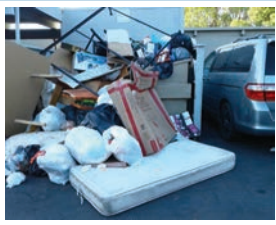

Please do not overload or block the bins. For more tips to help keep your service on track, visit www.mdr.com/helpfultips.