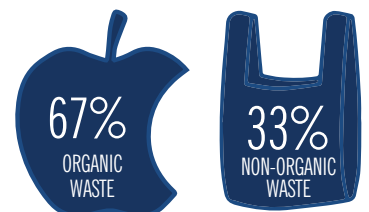

CALIFORNIA WASTE STREAM