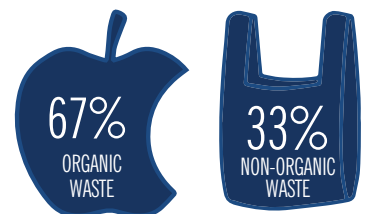

CALIFORNIA WASTE STREAM