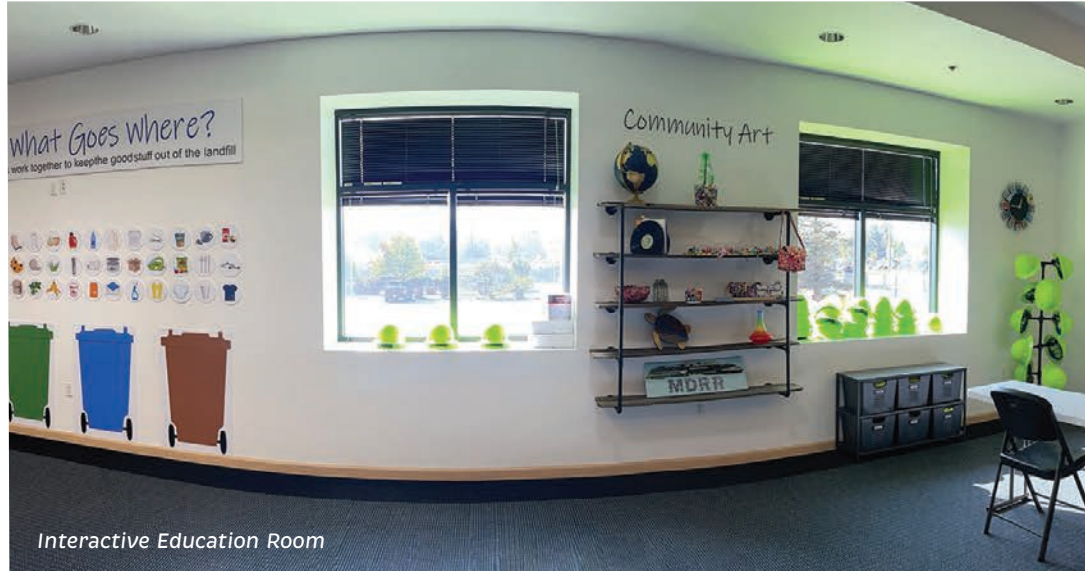

INTRODUCING OUR NEW ENHANCED RESOURCE RECOVERY EDUCATION ROOM!

Recycling conditions have changed, and we are changing with them. Mt. Diablo Resource Recovery (MDRR) has embarked upon a strategy to evolve our recycling processing business with significant investments in our operations, including a major retrofit to our Materials Recovery Facility (MRF) and our education room.