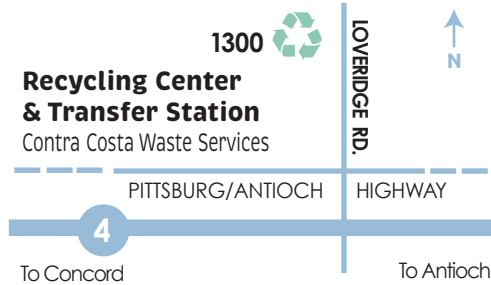

Printed on recycled paper with soy-based ink. Please recycle.

Trusted. Proven. Essential.