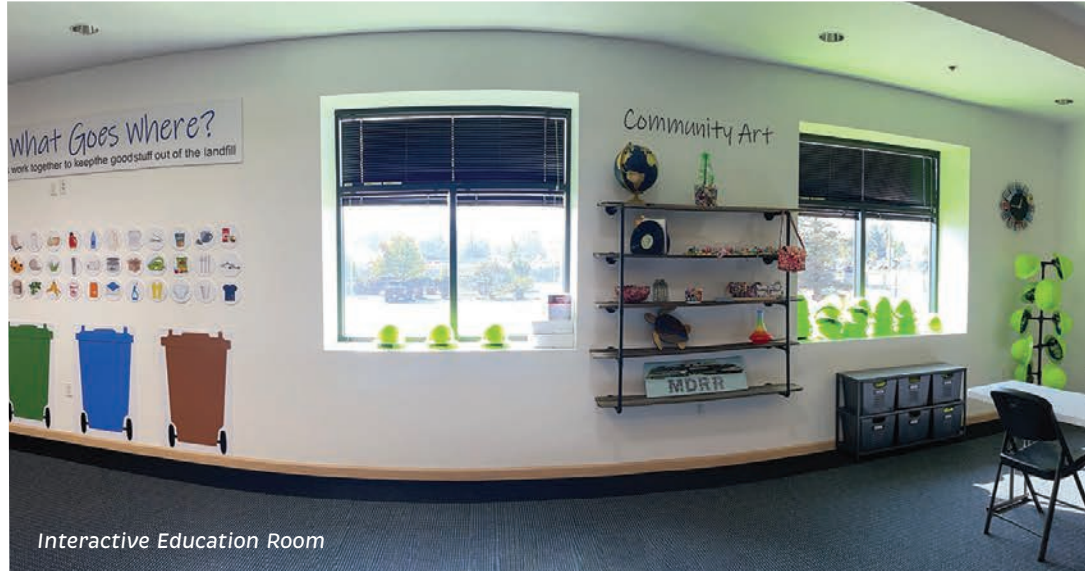

INTRODUCING OUR NEW ENHANCED RESOURCE RECOVERY EDUCATION ROOM!

Recycling conditions have changed, and we are changing with them. Mt. Diablo Resource Recovery (MDRR) has embarked upon a strategy to evolve our recycling processing business with significant investments in our operations, including a major retrofit to our Materials Recovery Facility (MRF) and our education room.

These investments help meet state and local regulatory requirements, fulfill our commitment to environmental stewardship, and follow our vision of being the region's premier post-collection processor.

Come take a tour with us and meet Big Blue 2.0!

Environmental education is essential to us, and we love sharing what we are passionate about! Our 45-minute tour at 1300 Loveridge Road in Pittsburg offers students and the community an opportunity to learn firsthand what happens to their recyclables, organics, and garbage.

To schedule a **FREE** tour call: 925.771.2721 or email: Tours@mdr.com.

Recycle your Waste at our Place! The Premier Self-Haul Destination.

Our Recycling Center and Transfer Station - RCTS (Contra Costa Waste Services) is conveniently located at 1300 Loveridge Road in Pittsburg. RCTS is open daily from 7 am to 6 pm (closed Christmas Day & New Year's Day only). We accept solid waste, recyclables, yard waste, paper, wood, plastics, metals, cardboard, construction debris, and more!