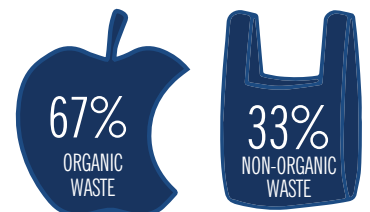

CALIFORNIA WASTE STREAM