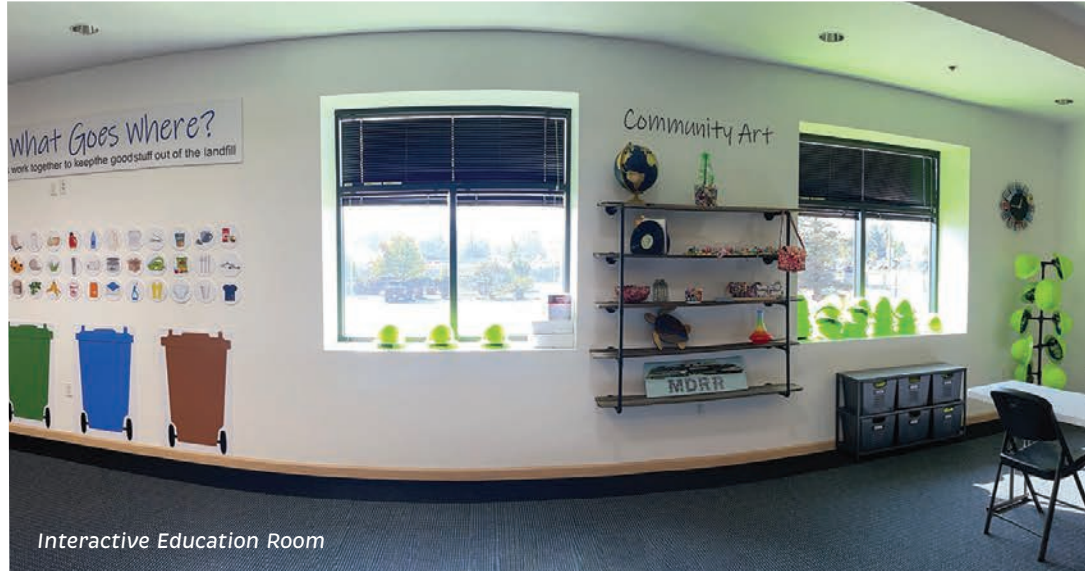

# INTRODUCING OUR NEW ENHANCED RESOURCE RECOVERY EDUCATION ROOM!

**Recycling conditions have changed, and we are changing with them.** Mt. Diablo Resource Recovery (MDRR) has embarked upon a strategy to evolve our recycling processing business with significant investments in our operations, including a major retrofit to our Materials Recovery Facility (MRF) and our education room.