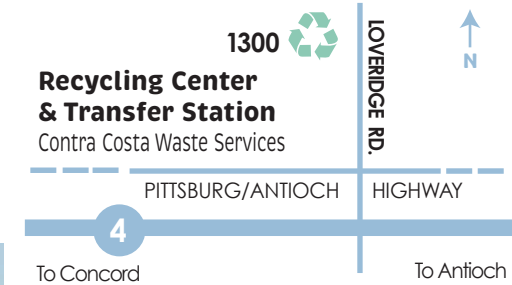

Printed on recycled paper with soy-based ink. Please recycle.

Trusted. Proven. Essential.