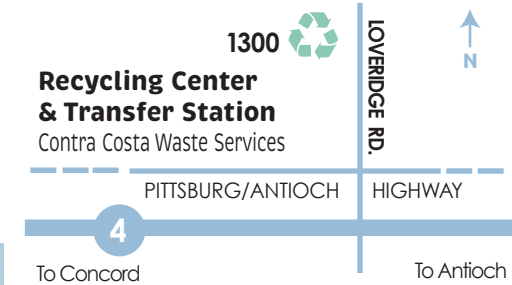

To schedule a **FREE** tour call: 925.771.2721 or email: Tours@mdrr.com.

Recycle your Waste at our Place! The Premier Self-Haul Destination.

Our Recycling Center and Transfer Station - RCTS (Contra Costa Waste Services) is conveniently located at 1300 Loveridge Road in Pittsburg. RCTS is open daily from 7 am to 6 pm (closed Christmas Day & New Year's Day only). We accept solid waste, recyclables, yard waste, paper, wood, plastics, metals, cardboard, construction debris, and more!