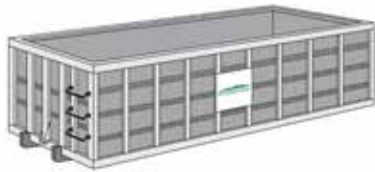

Debris Box Option

Size	Height	Width	Depth

20 cubic yds	6.4'	8'	14'